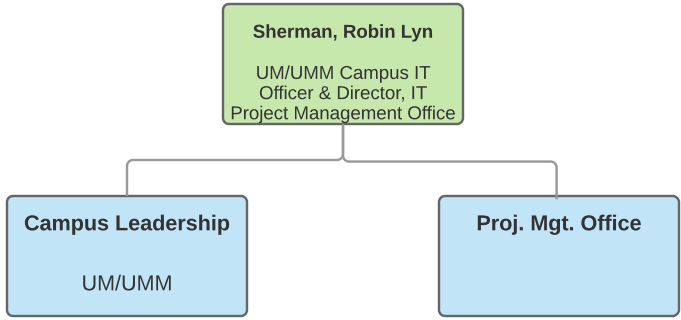

Stence, Jonathan L
IT Specialist CL3

Bubier, Jonathan Eric
Campus Services Senior
Technical Lead

Shanley, Kevin A
Campus Services Senior
Technical Lead

Drage, Sergey
Audiovisual Engineer

Curtis, Michael J
Campus Services Senior
Technical Lead

Austin, Mark A
Campus Services
Technical Lead

Robbins, Nicolas
Media Services Technician
CL2

Alden, Gerry M
Campus Service Technical
Lead

Miller, Michelle Ann
IT Specialist CL2

Rosen, David C
Media Services Technician
CL2

[Return to Functional Chart](#)

IT Support Services - USM

Return to
Functional Chart

UM-UMM Leadership/PMO

Return to
Functional Chart

Associate CIO

Brittain, Frederick Loring
Associate Chief Information
Officer

Campus Leadership
USM/UMF/UMPI/UMFK

Support Services

Return to
Functional Chart

Classroom Tech, EUT,
UMA/UC IT

Return to
Functional Chart

ECAS

Grover, John Carlton
Director, Enterprise
Computing and Application
Services