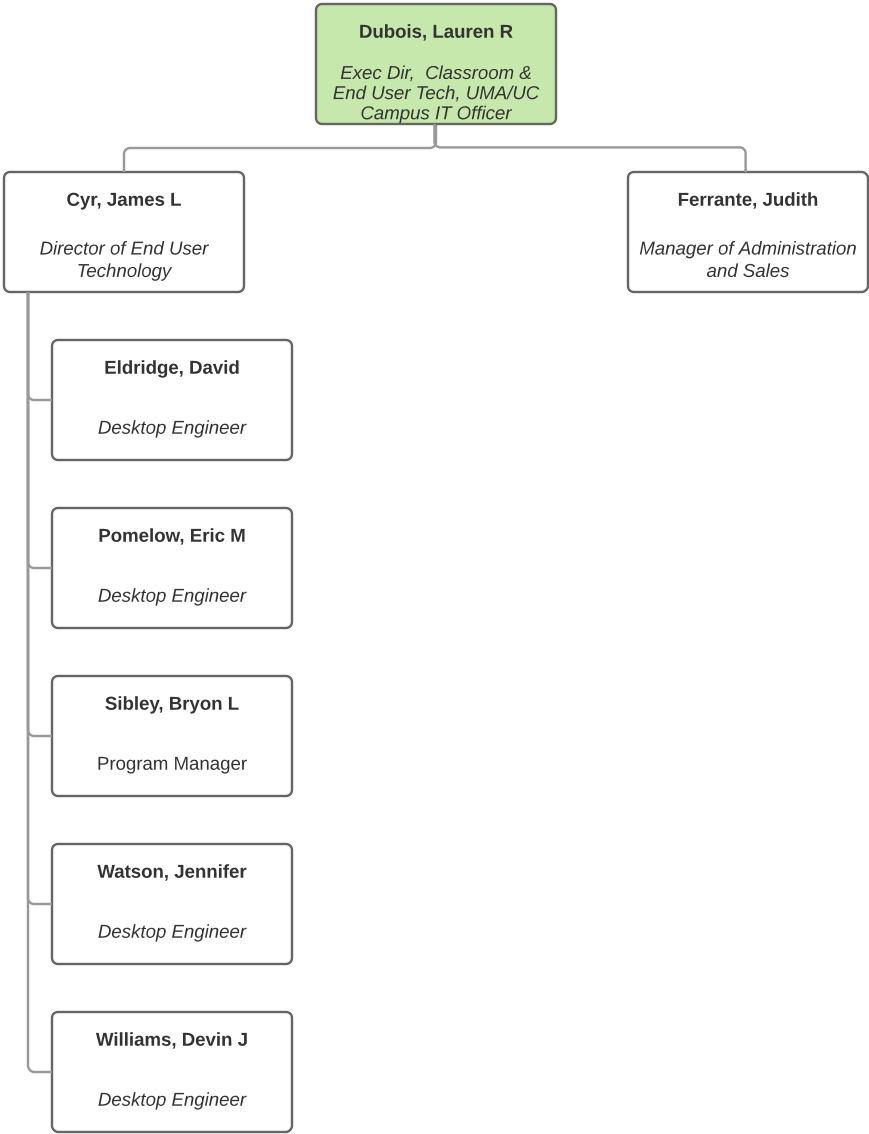

Cook, Joan A
*Administrative Specialist
CL2*

Return to
Functional Chart

Classroom Technology

Return to
Functional Chart

End User Technnology
[EUT]

Return to
Functional Chart

UMA ITSS

Brittain, Frederick Lorin
Associate Chief Information
Officer