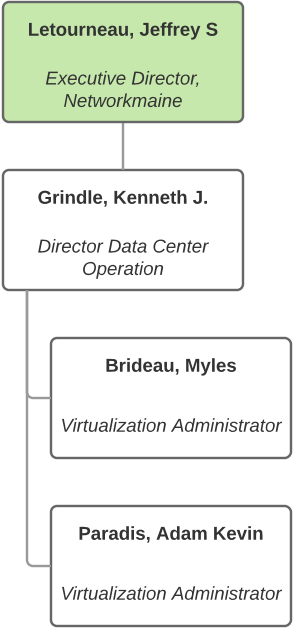

Return to
Functional Chart

Data Center Operations

Letourneau, Jeffrey S
*Executive Director,
Networkmaine*

Grindle, Kenneth J.
*Director Data Center
Operation*

Brideau, Myles
Virtualization Administrator

Paradis, Adam Kevin
Virtualization Administrator