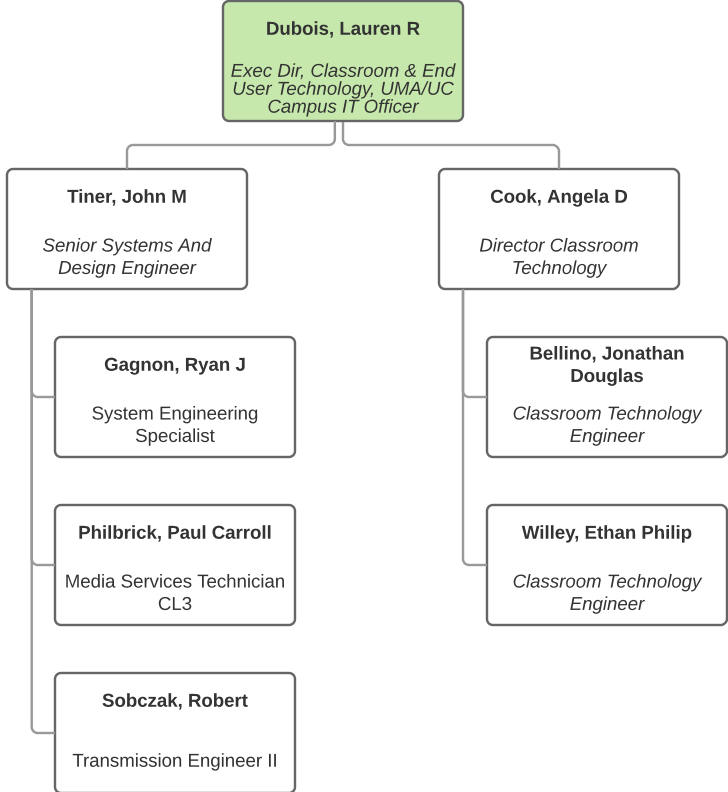

Campus Leadership
UM & UMM

Return to
Functional Chart

Project Management Office
[PMO]

Return to
Functional Chart

Campus Leadership
[UMA]

Dubois, Lauren R
*Exec Dir, Classroom & End
User Technology, UMA/UC
Campus IT Officer*

Cook, Joan A
*Administrative Specialist
CL2*

Return to
Functional Chart

Classroom Technology

Return to
Functional Chart

End User Technnology
[EUT]

Return to
Functional Chart

UMA ITSS

Brittain, Frederick Lorin
Associate Chief Information
Officer