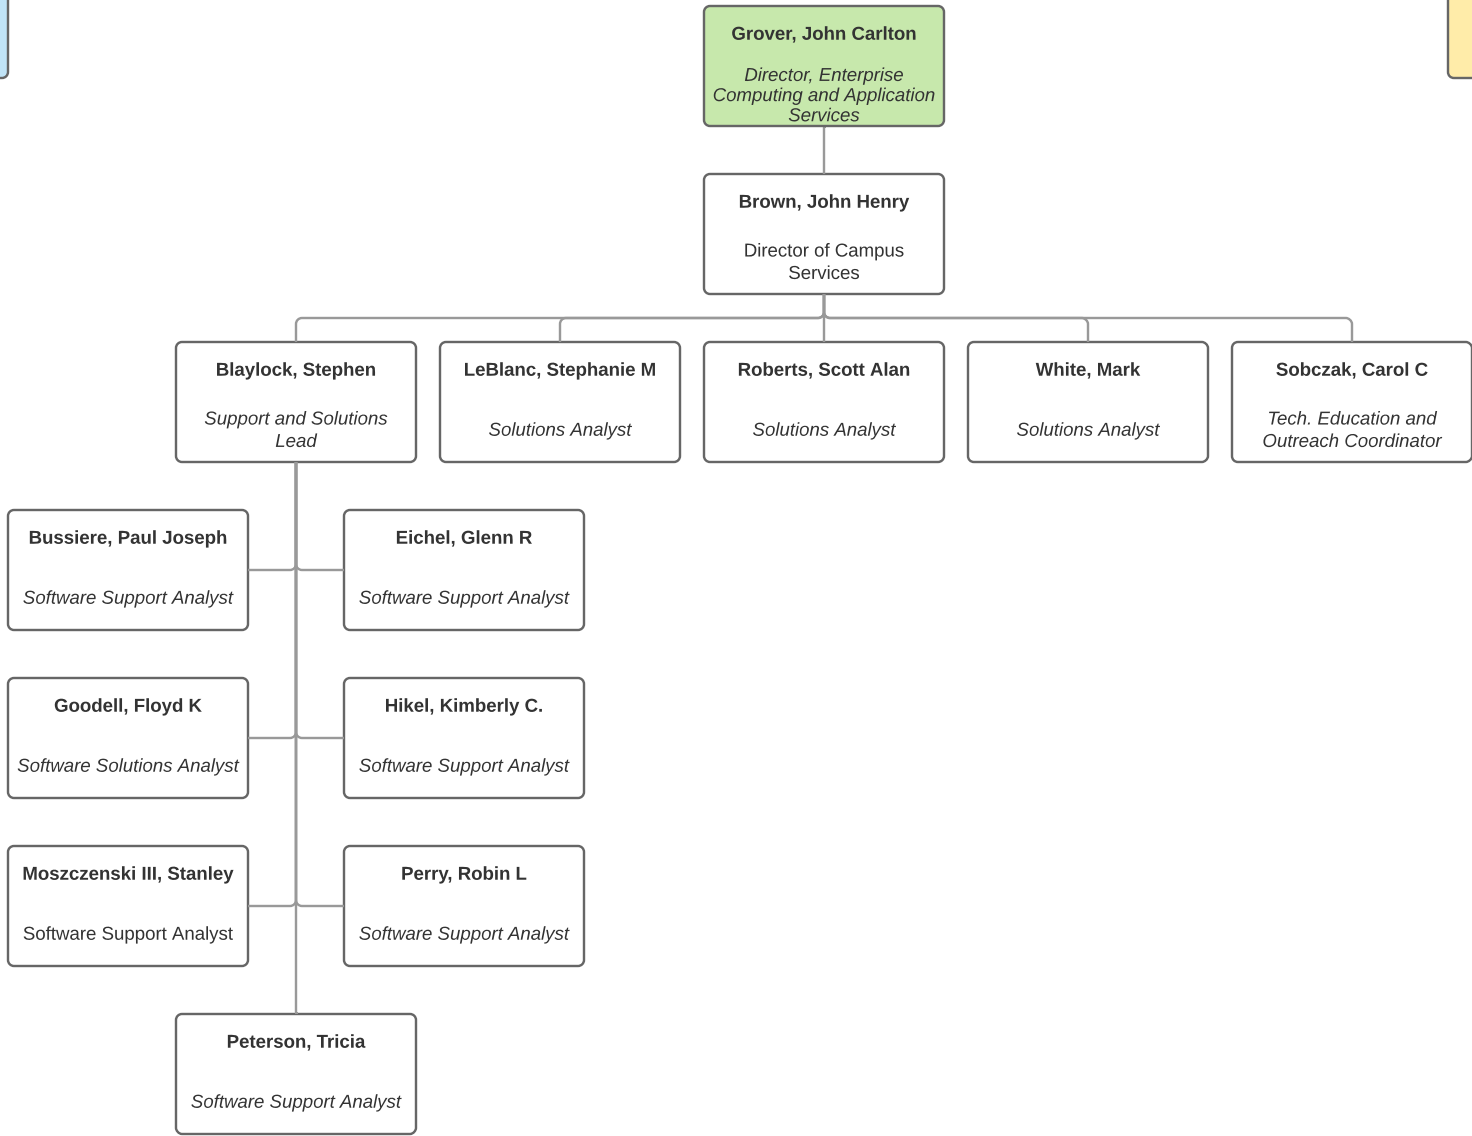

Return to
Functional Chart

Information Security

Return to Functional Chart

Campus Academic and Business Services [CABS]

Return to Functional Chart

Enterprise Computing & Application Services [ECAS]

Grover, John Carlton
Director, Enterprise Computing and Application Services