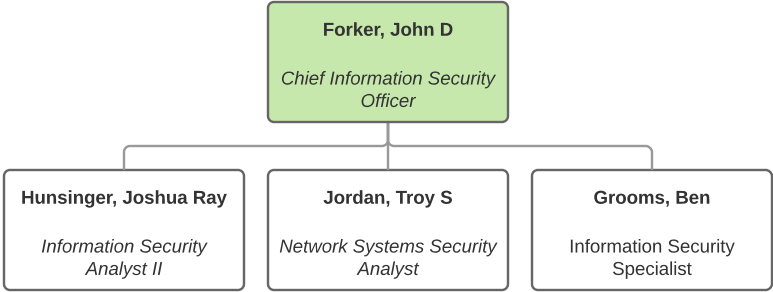

Return to
Functional Chart

Information Security

Return to Functional Chart

Campus Academic and Business Services [CABS]

Return to Functional Chart

Enterprise Computing & Application Services [ECAS]

Grover, John Carlton
Director, Enterprise Computing and Application Services

System Administration

Software Development

Database Administration

Steven Premeau
Manager of System Administration

Lagasse, Gary E
Director of Software Development

St. Peter, John A.
Database Administrator Lead

Wight, Brian F.
Campus Services
Technical Lead

Return to
Functional Chart

UM/UMM ITSS

Brittain, Frederick Lorin
Associate Chief Information
Officer

Gagnon, Aaron Paul
Director of Campus
Services

Drake, Thomas S
*Campus IT Operations
Manager - UM/UMM*