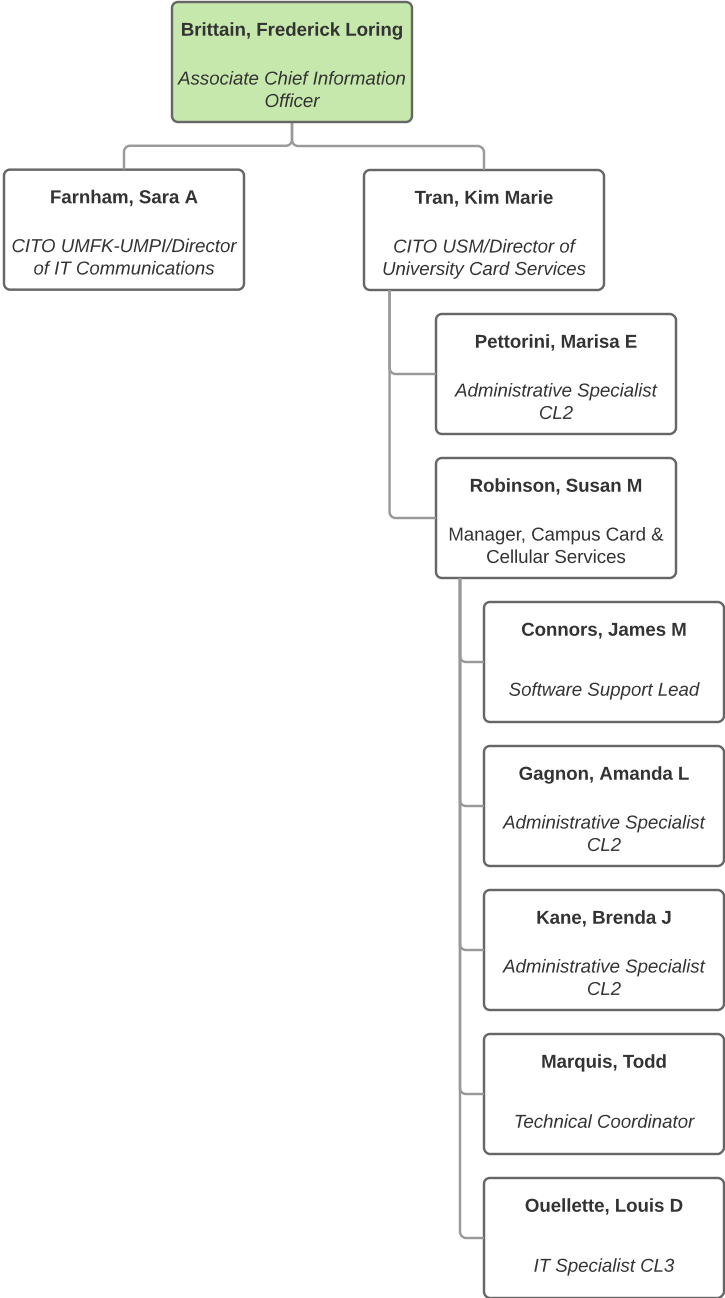

Saarinen, Tamara J
Data Quality Analyst

Yanagi, Miki
Data Visualization Analyst

Return to Functional Chart

Support Services

Return to
Functional Chart

Campus Leadership
USM/UMF/UMPI/UMFK

Return to
Functional Chart

Campus Leadership
UM & UMM

Return to
Functional Chart

Project Management Office
[PMO]

Return to
Functional Chart

Campus Leadership
[UMA]

Dubois, Lauren R
*Exec Dir, Classroom & End
User Technology, UMA/UC
Campus IT Officer*