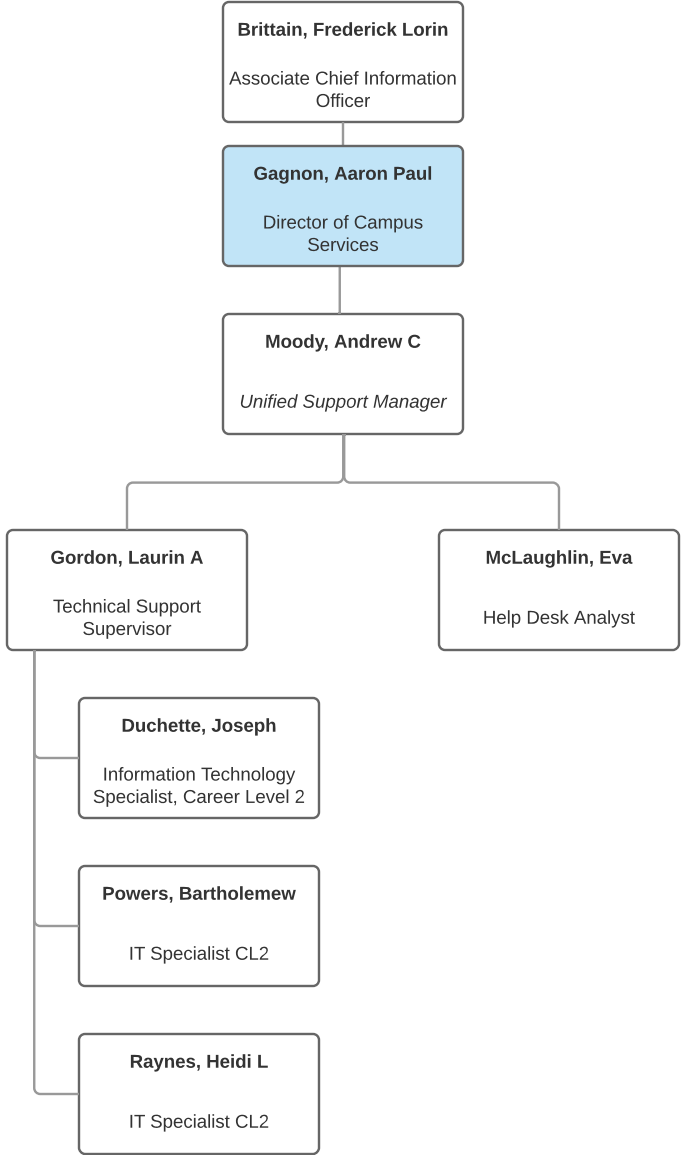

Return to
Functional Chart

UTSC