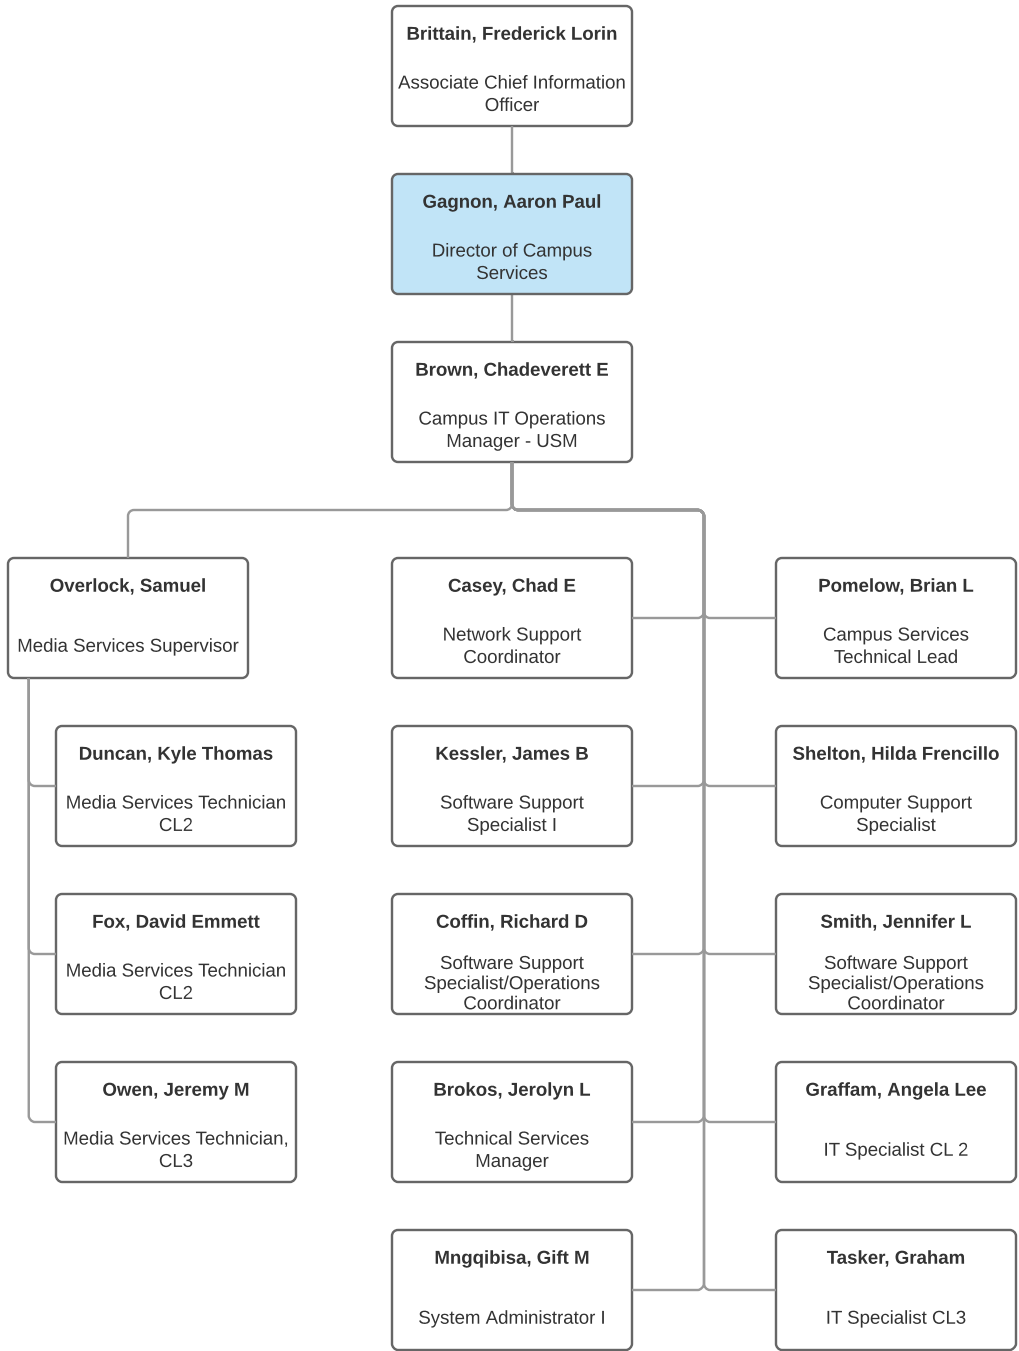

[Return to Functional Chart](#)

IT Support Services - USM