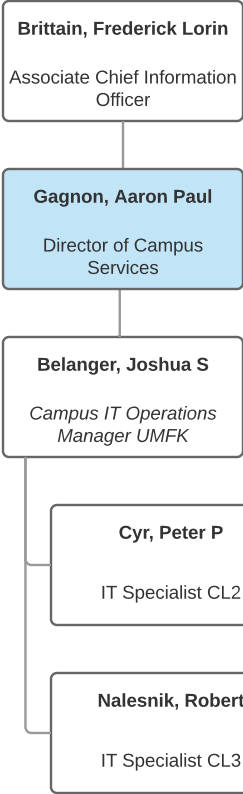

Return to
Functional Chart

UMFK ITSS

Brittain, Frederick Lorin
Associate Chief Information
Officer

Gagnon, Aaron Paul
Director of Campus
Services

Belanger, Joshua S
*Campus IT Operations
Manager UMFK*

Cyr, Peter P
IT Specialist CL2

Nalesnik, Robert
IT Specialist CL3