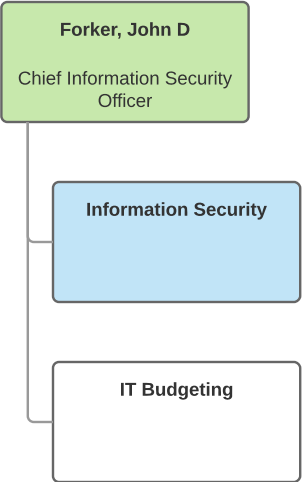

Return to
Functional Chart

Office of Information
Security