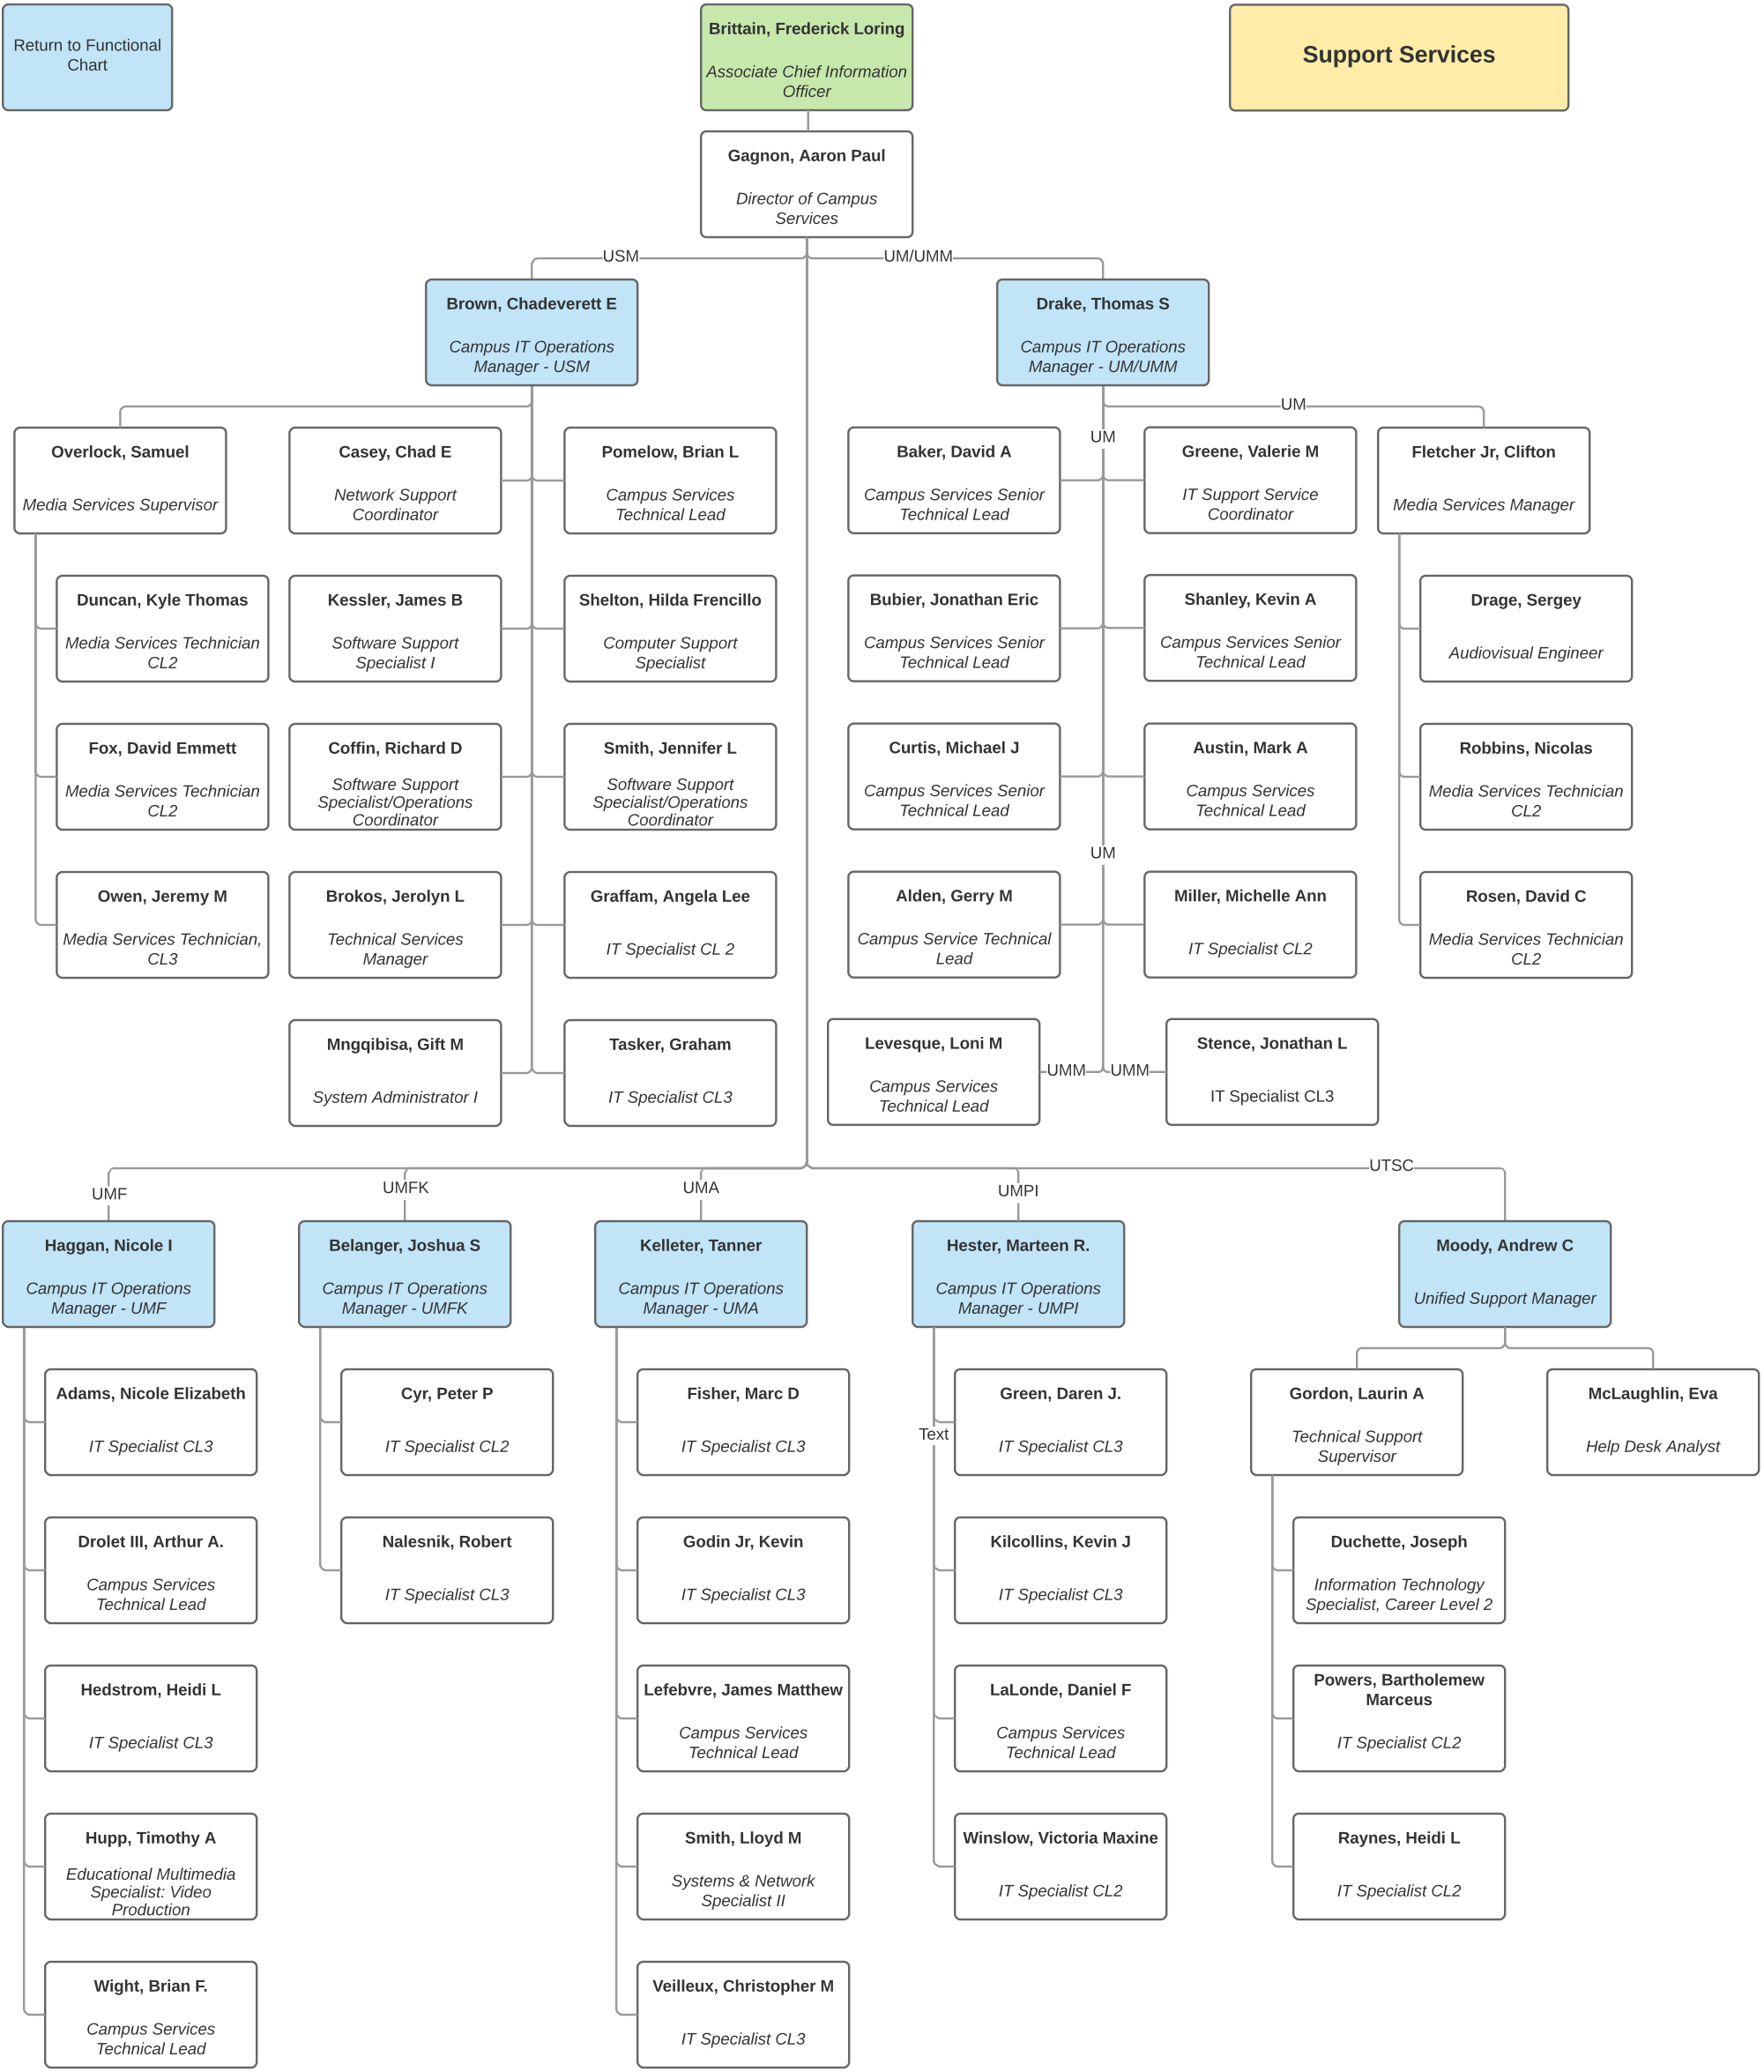

Saarinen, Tamara J
Data Quality Analyst

Yanagi, Miki
Data Visualization Analyst

Return to Functional Chart

Support Services

Return to
Functional Chart

Campus Leadership
USM/UMF/UMPI/UMFK

Return to
Functional Chart