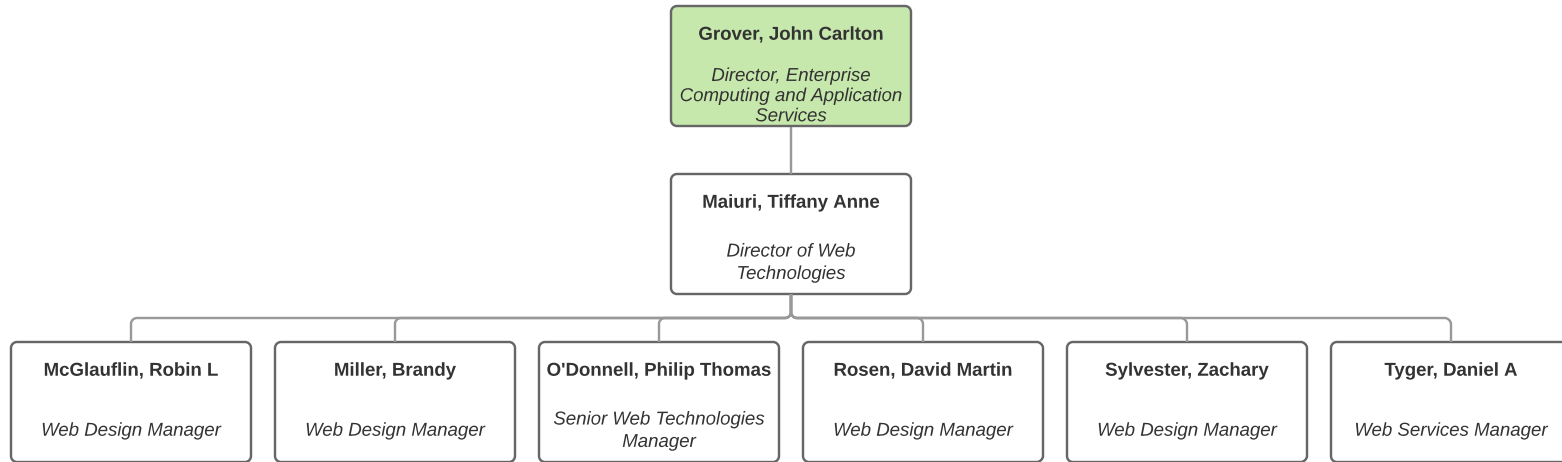

Volz, Karl
System Administrator I

Whitney, Asgeir Julius
System Administrator I

Vacant
System Administrator

[Return to Functional Chart](#)

Web Technologies

[Return to Functional Chart](#)

Advanced Computing Group