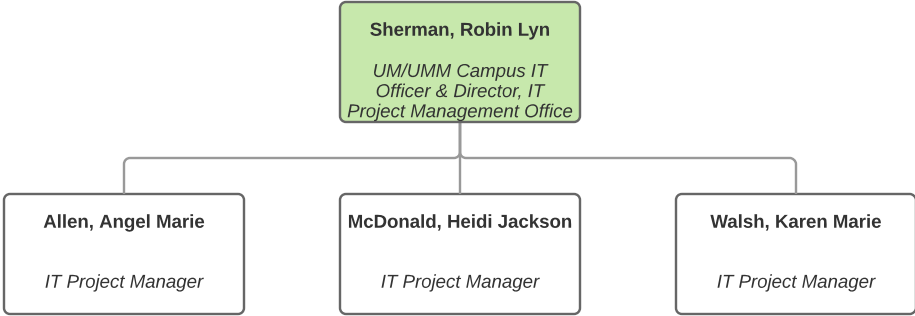

Saarinen, Tamara J
Data Quality Analyst

Yanagi, Miki
Data Visualization Analyst

Return to Functional Chart

Support Services

Return to
Functional Chart

Campus Leadership
USM/UMF/UMPI/UMFK

Return to
Functional Chart

Campus Leadership
UM & UMM

Return to
Functional Chart

Project Management Office
[PMO]

Return to
Functional Chart

Campus Leadership
[UMA]

Dubois, Lauren R
*Exec Dir, Classroom & End
User Technology, UMA/UC
Campus IT Officer*