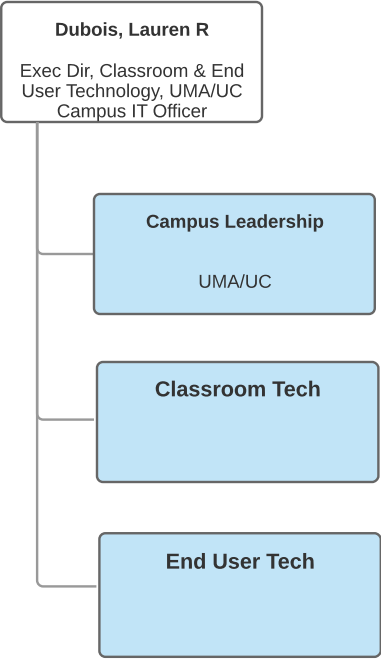

[Return to Functional Chart](#)

IT Support Services - USM

Return to
Functional Chart

UM-UMM Leadership/PMO

Return to
Functional Chart

Associate CIO

Brittain, Frederick Loring
Associate Chief Information
Officer

Campus Leadership
USM/UMF/UMPI/UMFK

Support Services

Return to
Functional Chart

Classroom Tech, EUT,
UMA/UC IT

Return to
Functional Chart

ECAS

Grover, John Carlton
Director, Enterprise
Computing and Application
Services