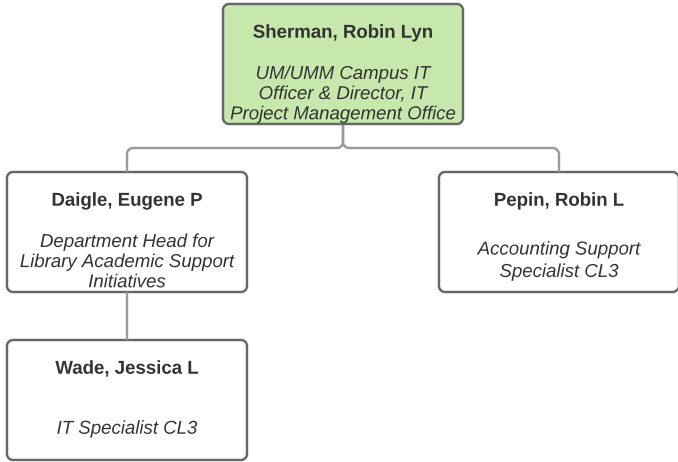

Saarinen, Tamara J
Data Quality Analyst

Yanagi, Miki
Data Visualization Analyst

Return to Functional Chart

Support Services

Return to
Functional Chart

Campus Leadership
USM/UMF/UMPI/UMFK

Return to
Functional Chart

Campus Leadership
UM & UMM

Return to
Functional Chart

Project Management Office
[PMO]

Return to
Functional Chart

Campus Leadership
[UMA]

Dubois, Lauren R
*Exec Dir, Classroom & End
User Technology, UMA/UC
Campus IT Officer*